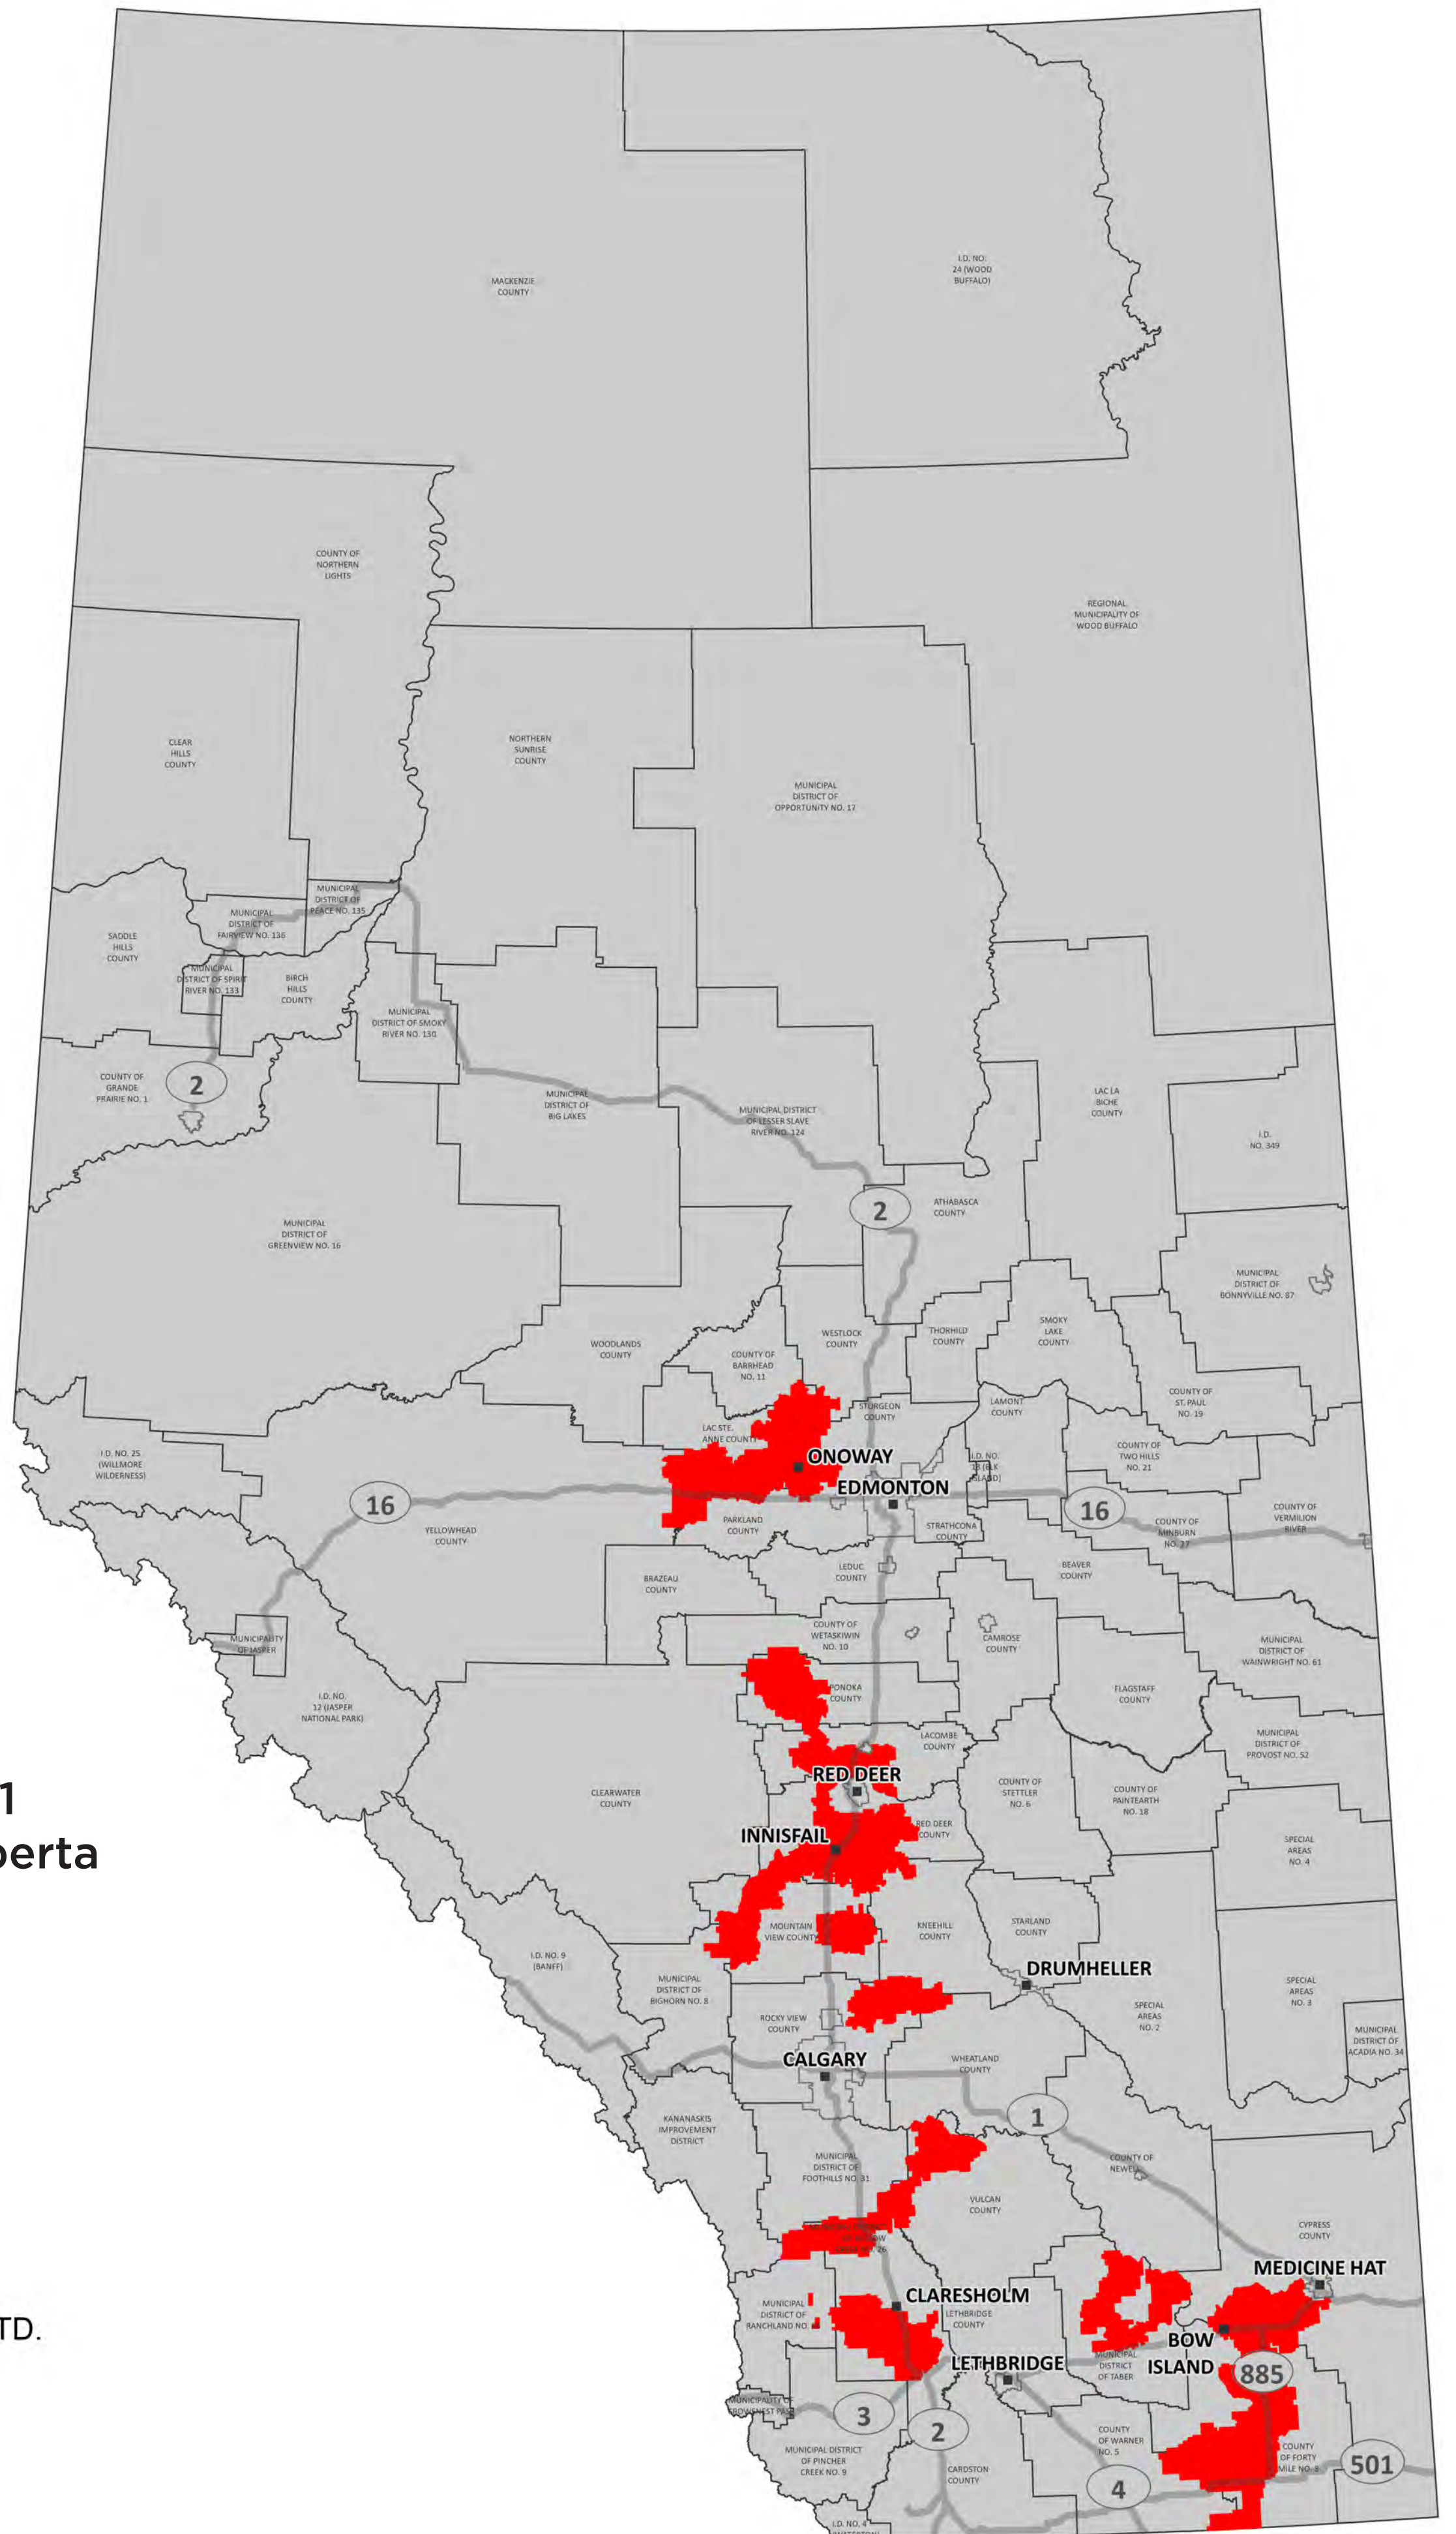

EQUS REA LTD. ALBERTA SERVICE AREA

Connect with EQUS:

Toll-free: 1.888.211.4011
Box 6199, Innisfail, Alberta
general@equs.ca
equs.ca

Legend

- City/Town
- Major Highway
- Service Area of EQUS REA LTD.